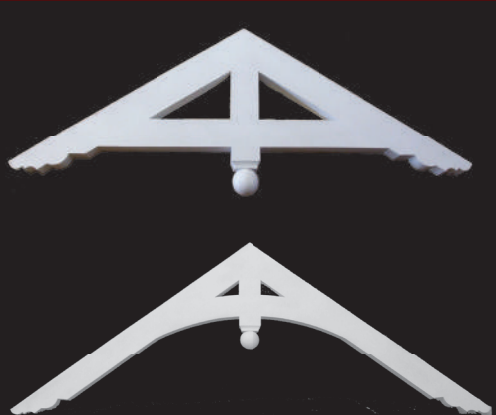

Part No.	Pitch	Width	Height	Proj
MGD 300 64 X 26-3/4	10/12	64"	26-3/4"	2-3/4"
MGD 300 64 X 32	12/12	64"	32"	2-3/4"
MGD 300 88 X 29-3/8	8/12	88"	29-3/8"	2-3/4"

* Custom sizes available.

MGD 301

Part No.	Pitch	Width	Height	Proj
MGD 301 96 X 48	12/12	96"	48"	1-1/2"
MGD 301 115 X 48	10/12	115-3/16"	48"	1-1/2"
MGD 301 128 X 48	10/12	128"	48"	1-1/2"

* Custom sizes available.

GABLE DECORATIONS

MGD 400 - Sunburst

Part No.	Pitch	Width	Height	Proj
MGD 400 66X33	12/12	66"	33"	2"
* Custom sizes available.				

MGAB

Part No.	Pitch	Width	Height	Proj
MGAB 80-8-12-2	8/12	79-7/8"	26-3/4"	2"
* Custom sizes available.				

Part No.	Pitch	Width	Height	Proj
MGAB 80-8-12-3	8/12	79-7/8"	26-3/4"	3"
* Custom sizes available.				

MGAB

Part No.	Pitch	Width	Height	Proj
MGAB 81-96x48	12/12	96"	48"	3-1/2"

* MGAB - Available in custom sizes.
 Contact us for a quote.