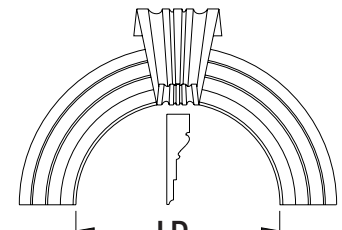

No. 150-280 Arch

Height: 5 1/2" Projection: 1 1/2"

No. 150-290 Arch

Height: 3 1/2" Projection: 1"

No. 150-300 Arch

Height: 7 1/2" Projection: 1"

No. 150-310 Arch

Height: 10" Projection: 2 1/2"

No. 150-315 Arch

Height: 10" Projection: 2 1/2"

No. 150-320 Arch

Height: 2 3/8" Projection: 1 1/2"

NOTE: For arches that do not come standard with a keystone see page 51. Add the cost of a keystone to the arch price and add an attachment fee.