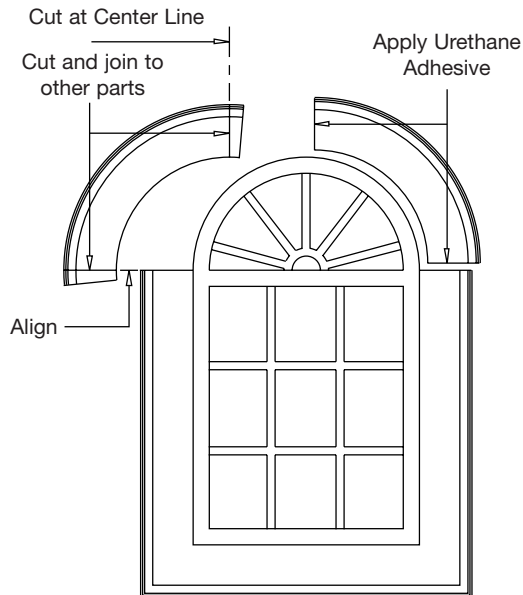

Numbering System

Example WITHOUT Keystone:

Arch No. 150-130-24

Arch - Style - Width

150 130 24"

ARCHES

Melton Classics Arches sizes 52" and up will come as (2) 100 degree arcs to be fit together in the field.