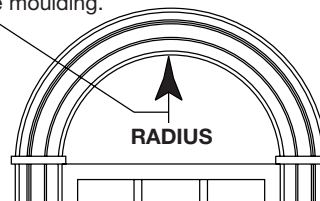

Measure the Radius from the inside edge of the moulding.