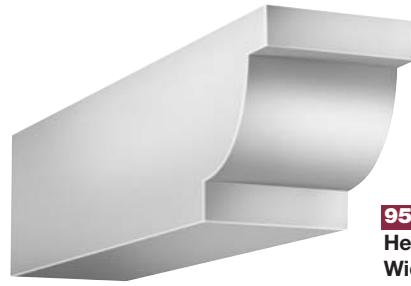

950-540 Bracket

Height: 7"

Width: 6"

Proj.: 30"

950-550 Bracket

Height: 7"

Width: 5 1/2"

Proj.: 50"