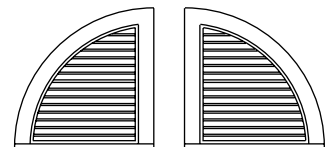

No. 651-110 Shutter Top

Width: Specify 14", 16", 18"

Example to Order: You have ordered 650-110-14-42 Shutter (shutter size is 14" wide by 42" high). If you want a Shutter Top to match, **order 651-110-14** (14" wide shutter top).

ADDITIONAL SIZES: 650-110-24-55, 650-110-88-55