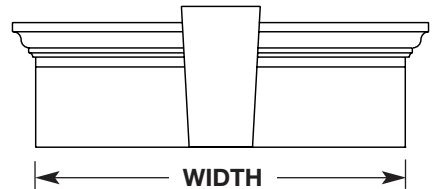

NOTE: Non-stock sizes, up to 108", use the next larger stock size. Add additional charge for modification.

Non-stock sizes, from 108" to 144", use 144" stock size. Add additional charge for modification.

IMPORTANT: Specify Wing Width.

No. 750-355 Window Head

Height: varies Projection: 5"

IMPORTANT: Specify Wing Width.

No. 750-365 Window Head

Height: varies Projection: 5"

**NOTE: No. 11-325-3 and
No. 11-326-3 Window Heads
Match No. 150-330 Arch.**

No. 750-370 Window Head

Height: 12" Projection: 4"

No. 750-375 Window Head

Height: 12" Projection: 4"

No. 750-380 Window Head

Height: 14" Projection: 4"

WINDOW HEADS

PART NUMBER