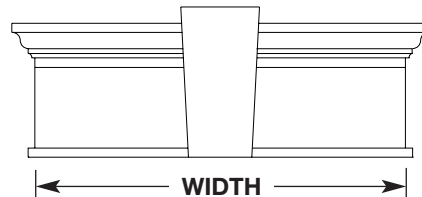

WINDOW HEADS

PART NUMBER

Width	750-385	750-390
24"	750-385-24	750-390-24
25 5/8"	750-385-25	750-390-25
28"	750-385-28	750-390-28
29 5/8"	750-385-29	750-390-29
30"	750-385-30	750-390-30
32"	750-385-32	750-390-32
33 5/8"	750-385-33	750-390-33
36"	750-385-36	750-390-36
37 5/8"	750-385-37	750-390-37
40"	750-385-40	750-390-40
41 5/8"	750-385-41	750-390-41
42"	750-385-42	750-390-42
44"	750-385-44	750-390-44
48"	750-385-48	750-390-48
52"	750-385-52	750-390-52
56"	750-385-56	750-390-56
60"	750-385-60	750-390-60
64"	750-385-64	750-390-64
68"	750-385-68	750-390-68
72"	750-385-72	750-390-72
74"	750-385-74	750-390-74
76"	750-385-76	750-390-76
78"	750-385-78	750-390-78
80"	750-385-80	750-390-80
84"	750-385-84	750-390-84
92"	750-385-92	750-390-92
96"	750-385-96	750-390-96
100"	750-385-100	750-390-100
104"	750-385-104	750-390-104
108"	750-385-108	750-390-108
144"	750-385-144	750-390-144

NOTE: Non-stock sizes, up to 108", use the next larger stock size. Add additional charge for modification.

Non-stock sizes, from 108" to 144", use 144" stock size. Add additional charge for modification.

No. 750-385 Window Head

Height: 14" Projection: 4"