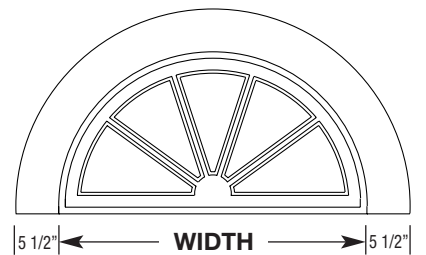

NOTE: Non-stock sizes, up to 108", use the next larger stock size. Add additional charge for modification.

Non-stock sizes, from 108" to 144", use 144" stock size. Add additional charge for modification.

No. 750-270 Window Head

Height: varies Projection: 2"

No. 750-280 Window Head

Height: varies Projection: 2"

No. 750-290 Window Head

Height: varies Projection: 2"

No. 750-300 Window Head

Height: varies Projection: 2"