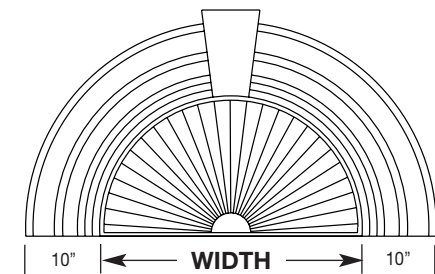

No. 750-320 Window Head
Height: 9" Projection: 1 5/8"

No. 750-325 Window Head
Height: 9" Projection: 1 5/8"

No. 750-330 Window Head
Height: 5 1/2" Projection: 1 5/8"

No. 750-335 Window Head
Height: 5 1/2" Projection: 1 5/8"